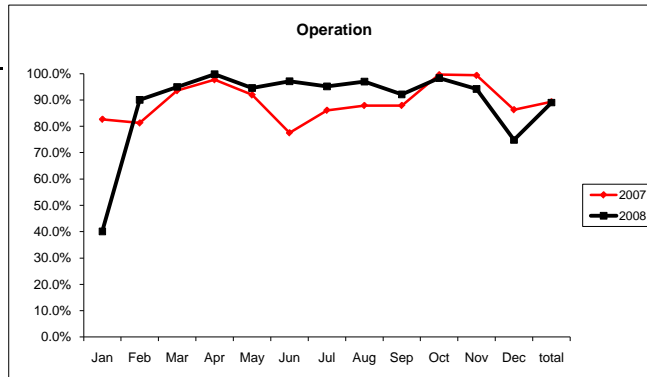

2007-2008 Operation Status By Month (North & South combined)													
	Jan	Feb	Mar	Apr	May	Jun	Jul	Aug	Sep	Oct	Nov	Dec	total
2007	82.7%	81.3%	93.5%	97.7%	91.9%	77.5%	86.1%	87.9%	87.9%	99.6%	99.4%	86.3%	<b>89.3%</b>
2008	40.1%	90.1%	95.0%	99.8%	94.6%	97.1%	95.2%	97.0%	92.1%	98.3%	94.2%	74.8%	<b>89.0%</b>

2008 Steelhead Length Frequency Data(net passage)

length cm	total
16-20	30
21-25	130
26-30	25
31-35	46
36-40	88
41-45	46
46-50	26
51-55	13
56-60	7
61-65	9
66-70	2
71-75	1
76-80	1
total	424
n=	424
Max	76
Min	18
Mean	33.56
st.dev	11.67